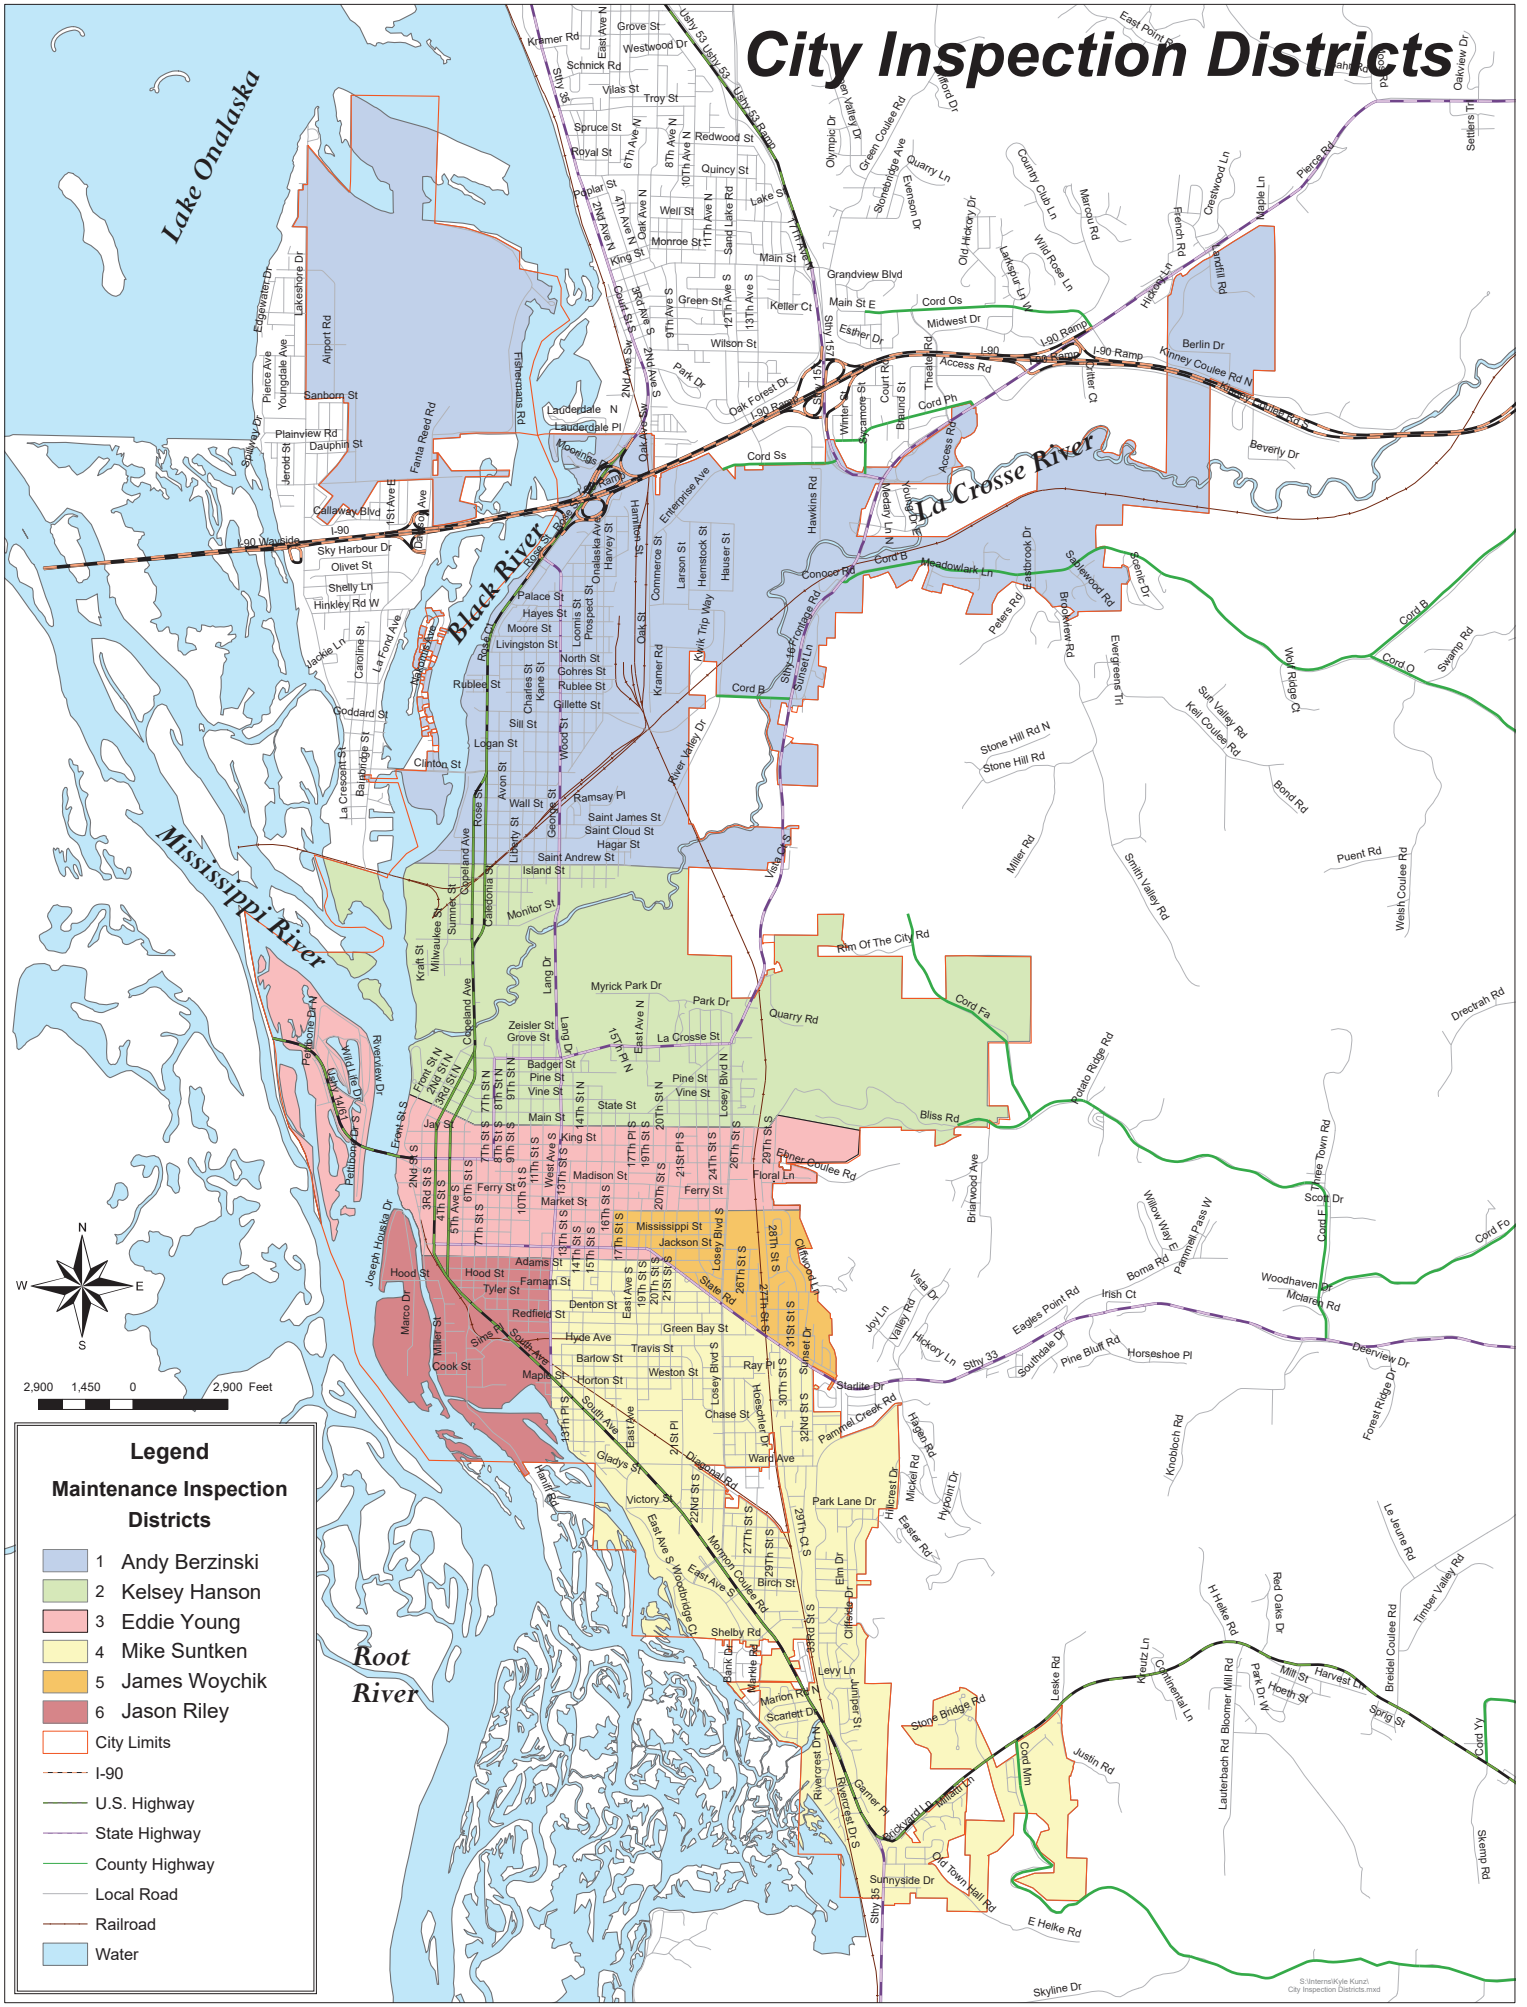

City Inspection Districts

Legend

Maintenance Inspection Districts

- 1 Andy Berzinski
- 2 Kelsey Hanson
- 3 Eddie Young
- 4 Mike Suntken
- 5 James Woychik
- 6 Jason Riley
- City Limits
- I-90
- U.S. Highway
- State Highway
- County Highway
- Local Road
- Railroad
- Water