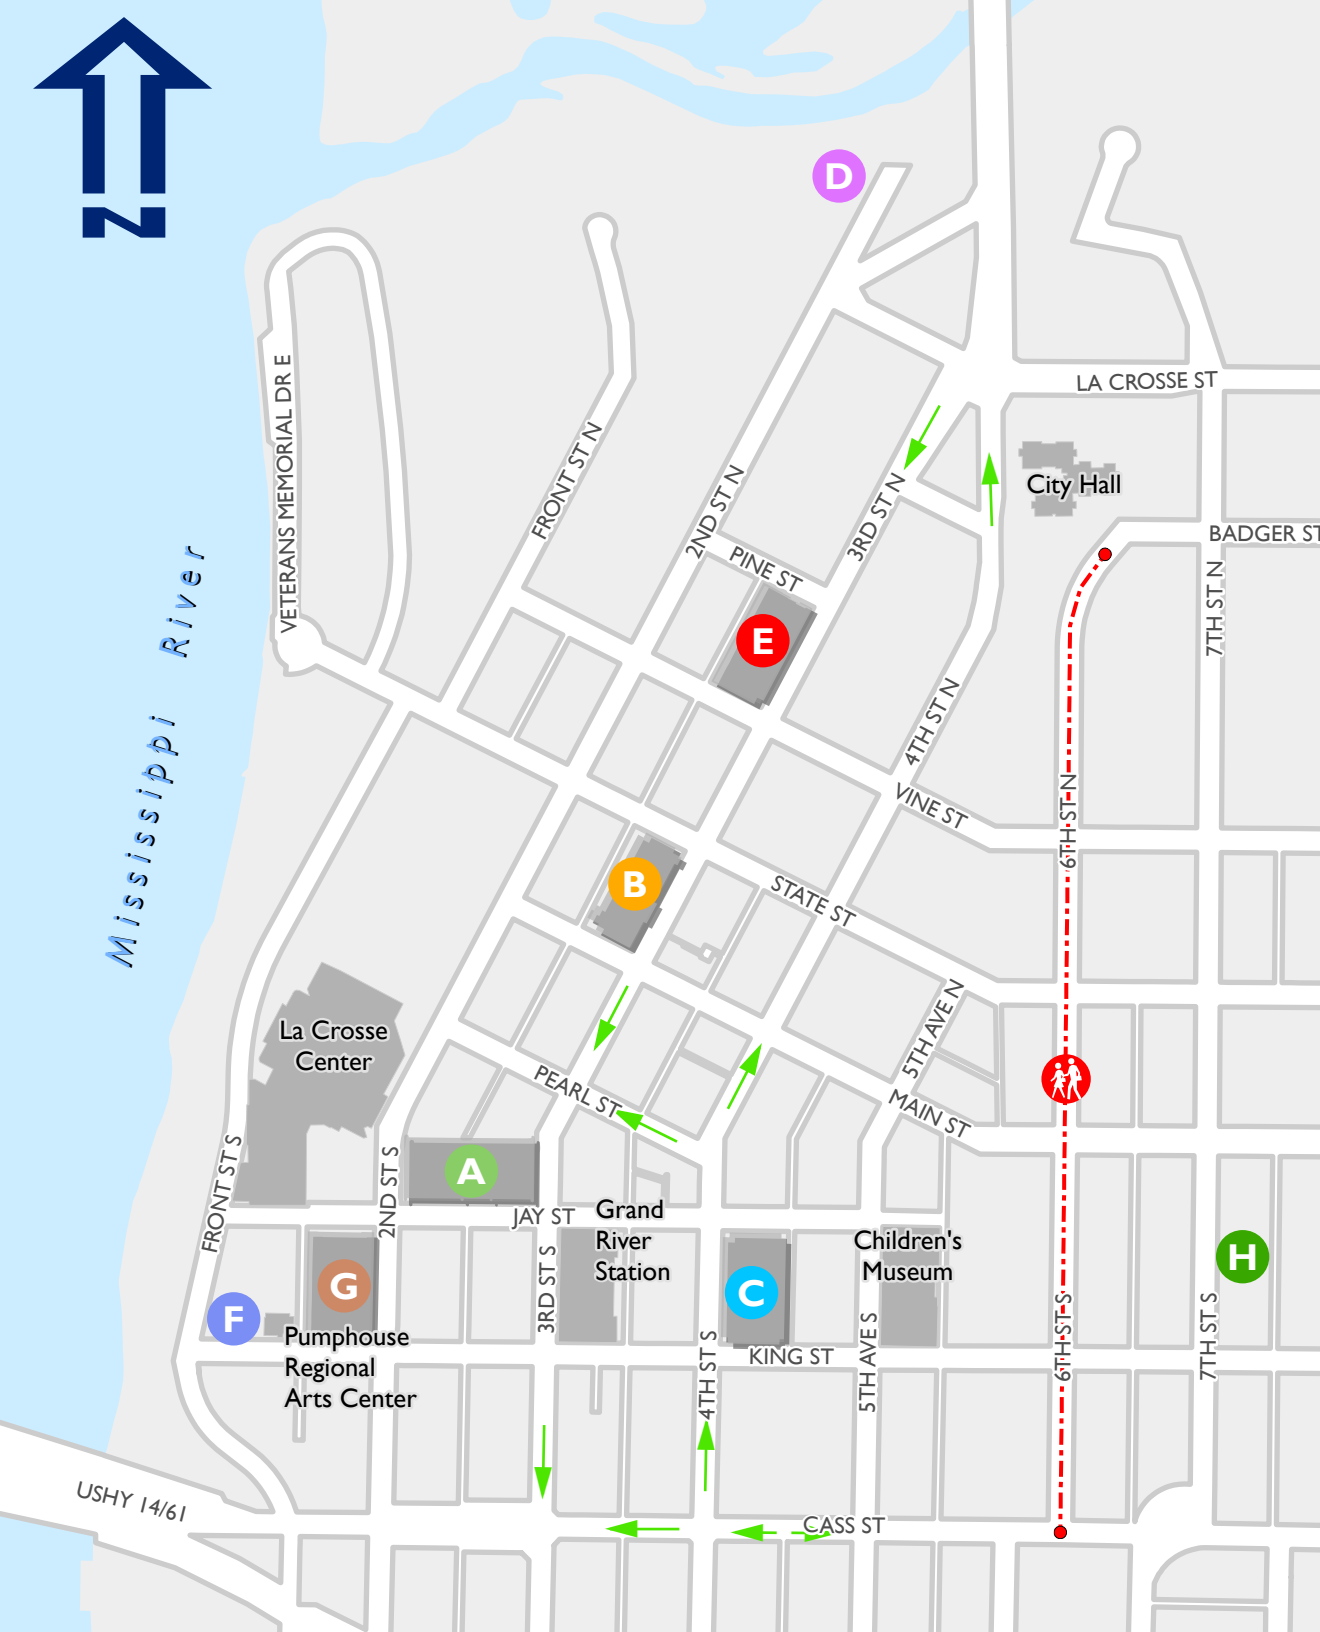

Mississippi River

Parking Map

	Parking Facility	Address
A	La Crosse Center Ramp 	201 Jay St
B	Main Street Ramp 	115 3rd St N
C	Market Square Ramp 	410 Jay St
D	Oktoberfest Grounds	711 3rd St N
E	Pine Street Ramp 	222 Pine St
F	Pumphouse Lot	119 King St
G	Riverside Ramp 	424 2nd St S
H	7th Street Well Lot	131 7th St S

Estimated Walk Time

10 Minute Walk

Right of Way

Traffic flow

- ADA Accessible Parking Spaces
- Electric Vehicle Charging Station
- Elevators

ParkMobile
A Smarter Way to Park

PARKLaCrosse

A Division of La Crosse Police Department

For more information
visit cityoflacrosse.org, search for "Parking"