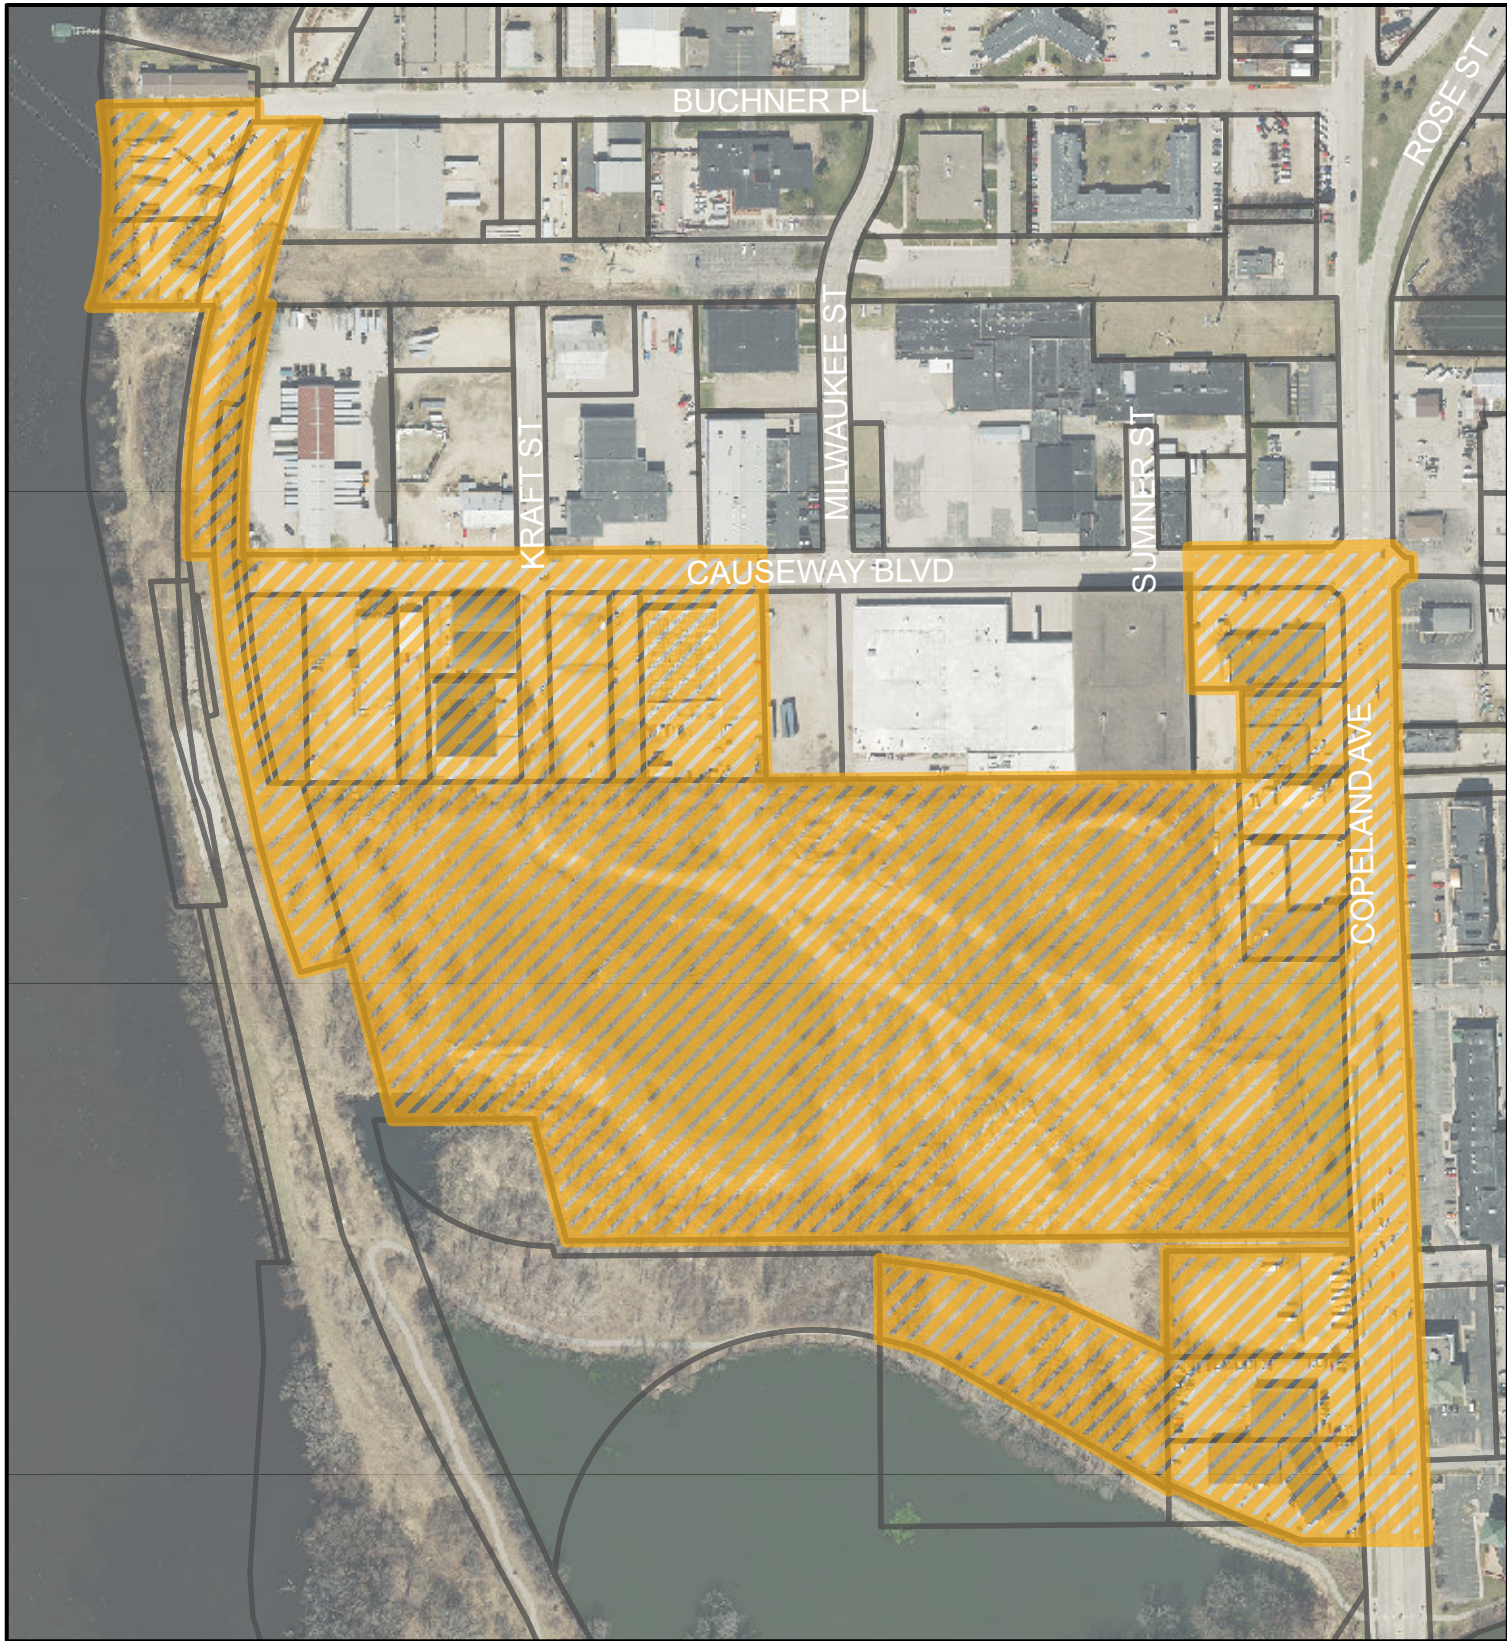

Tax Increment District No. 18 - La Crosse, Wisconsin

-  TID 18 - River Point District
-  La Crosse City Limits
-  Tax Parcel Boundary

Map Produced on 8/8/2022 by
City of La Crosse, IT Department.