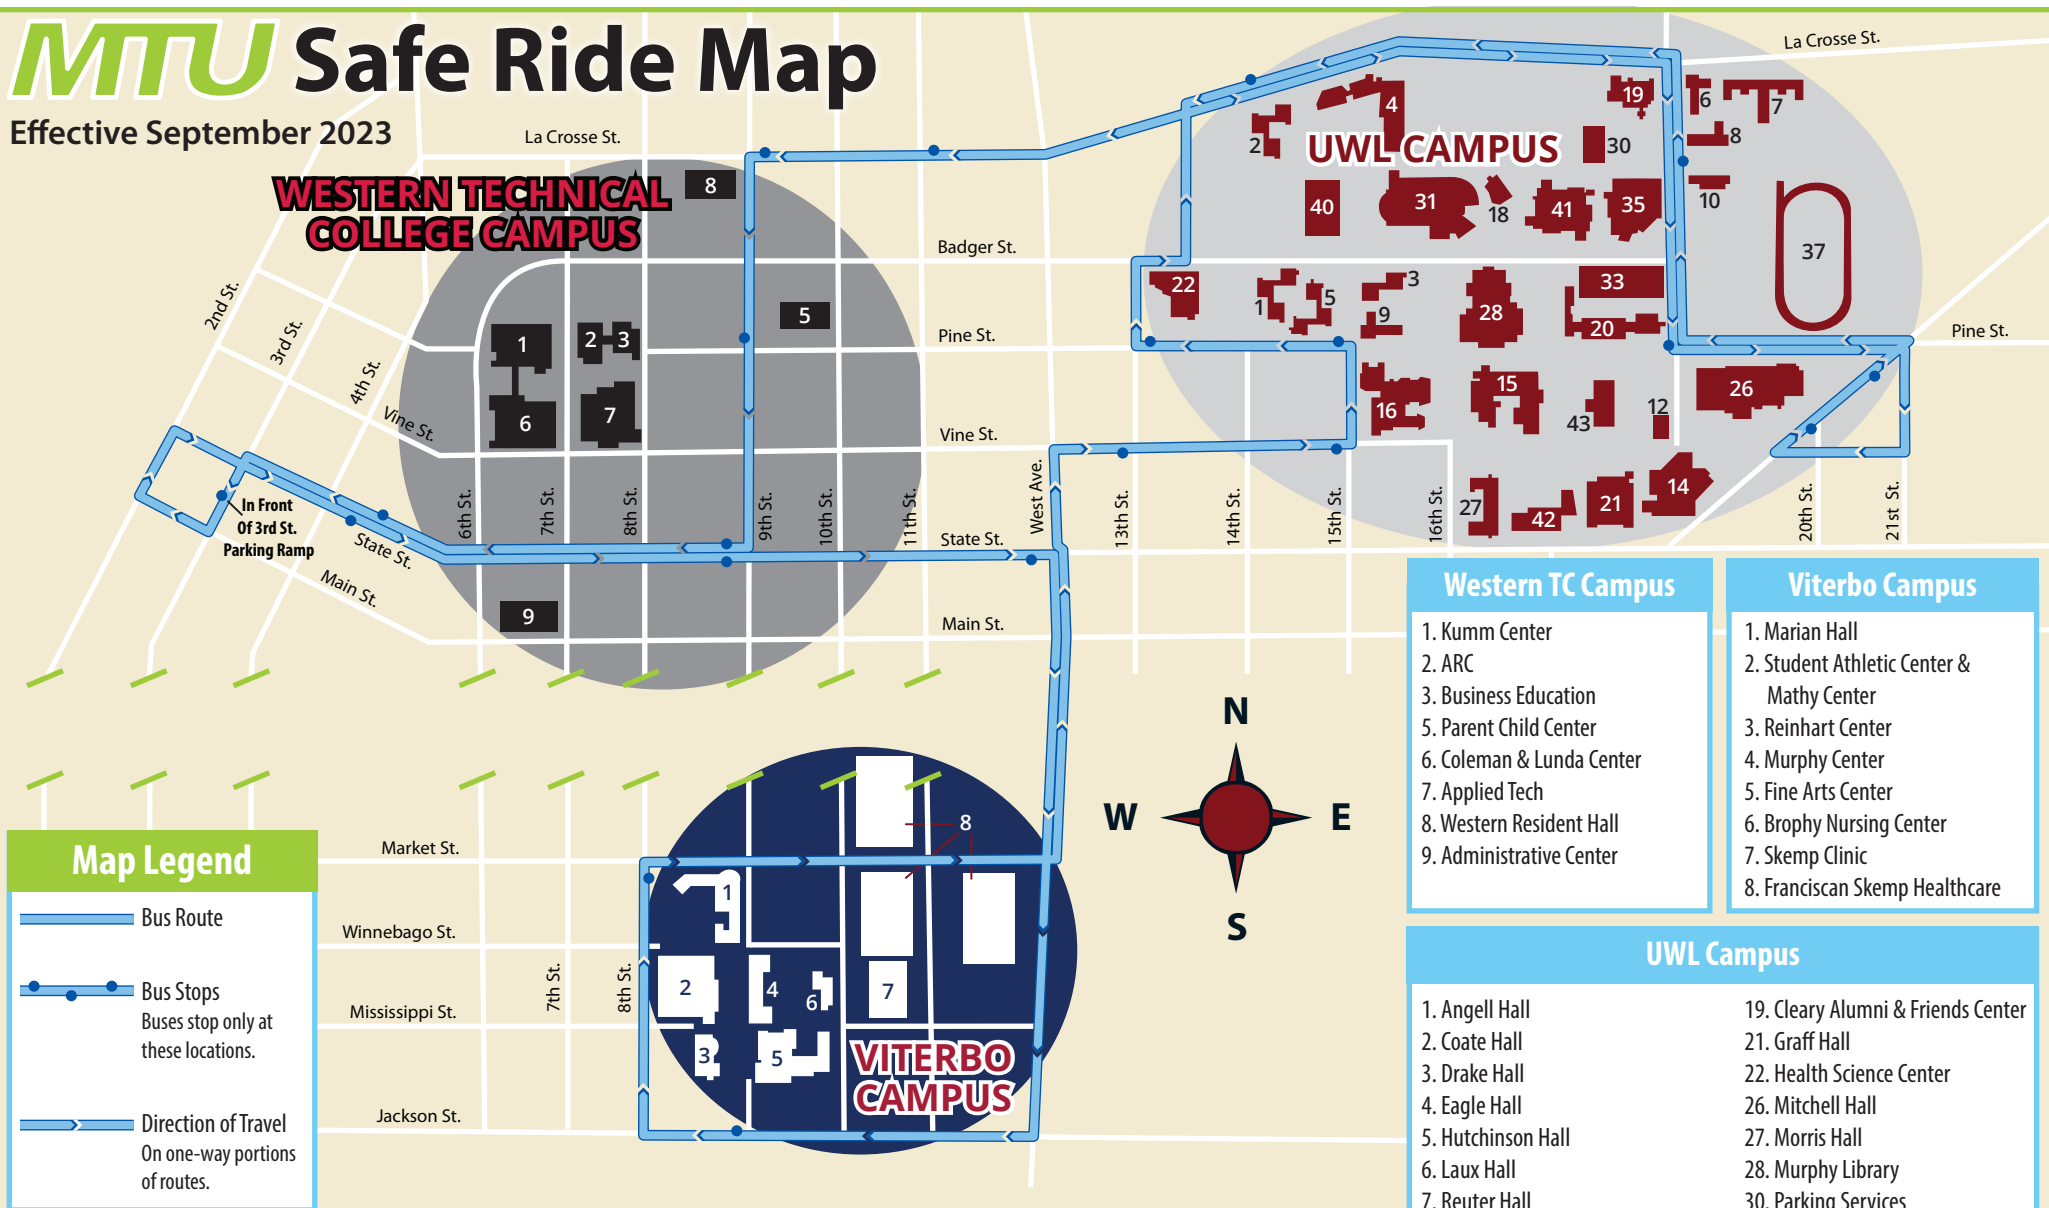

MTU Safe Ride Map

Effective September 2023

Map Legend

- Bus Route
- Bus Stops
  Buses stop only at these locations.
- Direction of Travel
  On one-way portions of routes.

1. ### Western TC Campus
1. Kumm Center
  2. ARC
  3. Business Education
  5. Parent Child Center
  6. Coleman & Lunda Center
  7. Applied Tech
  8. Western Resident Hall
  9. Administrative Center

1. ### Viterbo Campus
1. Marian Hall
  2. Student Athletic Center & Mathy Center
  3. Reinhart Center
  4. Murphy Center
  5. Fine Arts Center
  6. Brophy Nursing Center
  7. Skemp Clinic
  8. Franciscan Skemp Healthcare

1. ### UWL Campus

1. Angell Hall	19. Cleary Alumni & Friends Center
2. Coate Hall	21. Graff Hall
3. Drake Hall	22. Health Science Center
4. Eagle Hall	26. Mitchell Hall
5. Hutchinson Hall	27. Morris Hall
6. Laux Hall	28. Murphy Library
7. Reuter Hall	30. Parking Services
8. Sanford Hall	31. Recreational Eagle Center
9. Wentz Hall	33. Science Lab Building
10. White Hall	35. Student Union
12. Archaeology Center	37. Veterans Memorial Stadium
14. Cartwright Center	40. Whitney Center
15. Centennial Hall	41. Wimberly Hall
16. Centre For The Arts	42. Wing Technology Center
18. Child Care Center	43. Wittich Hall

Route Times - Safe. Easy. Convenient. FREE!

Thursday	10:30pm - 3am	Every 15 minutes	} More frequently after 11pm on Friday and Saturday nights.
Friday	10:30pm - 3am	Every 15 minutes	
Saturday	10:30pm - 3am	Every 15 minutes	
New Years Eve	10:30pm - 4am	Every 15 minutes	

©2023 La Crosse Municipal Transit Utility.